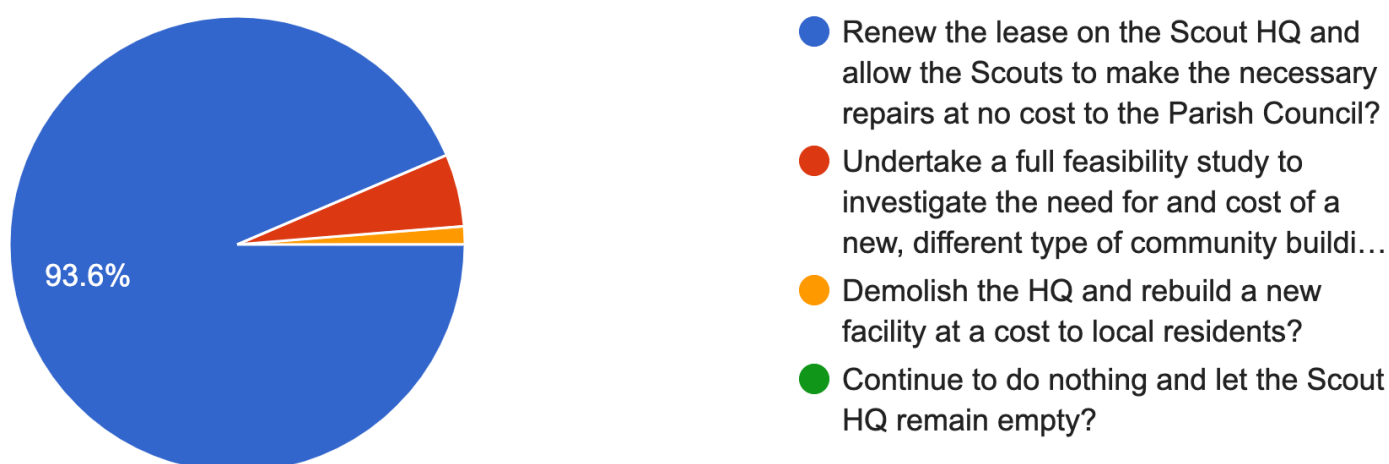

Find out more at: www.saveourscouthut.org