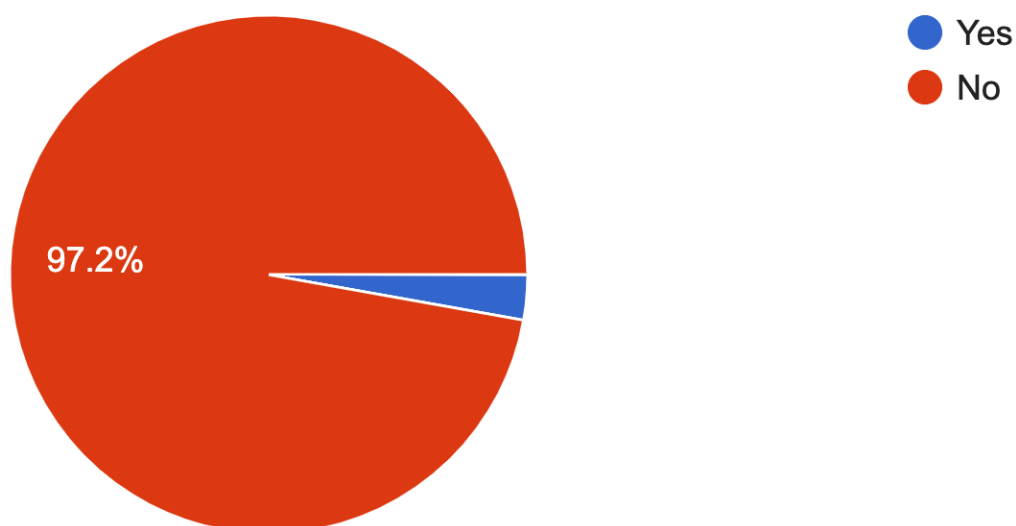

SAVE OUR SCOUT HUT COMMUNITY SURVEY

Results as at March 2022 – 402 responses

With regards to this issue, do you feel that Colney Heath Parish Council are representing the best issues of the local community they serve?